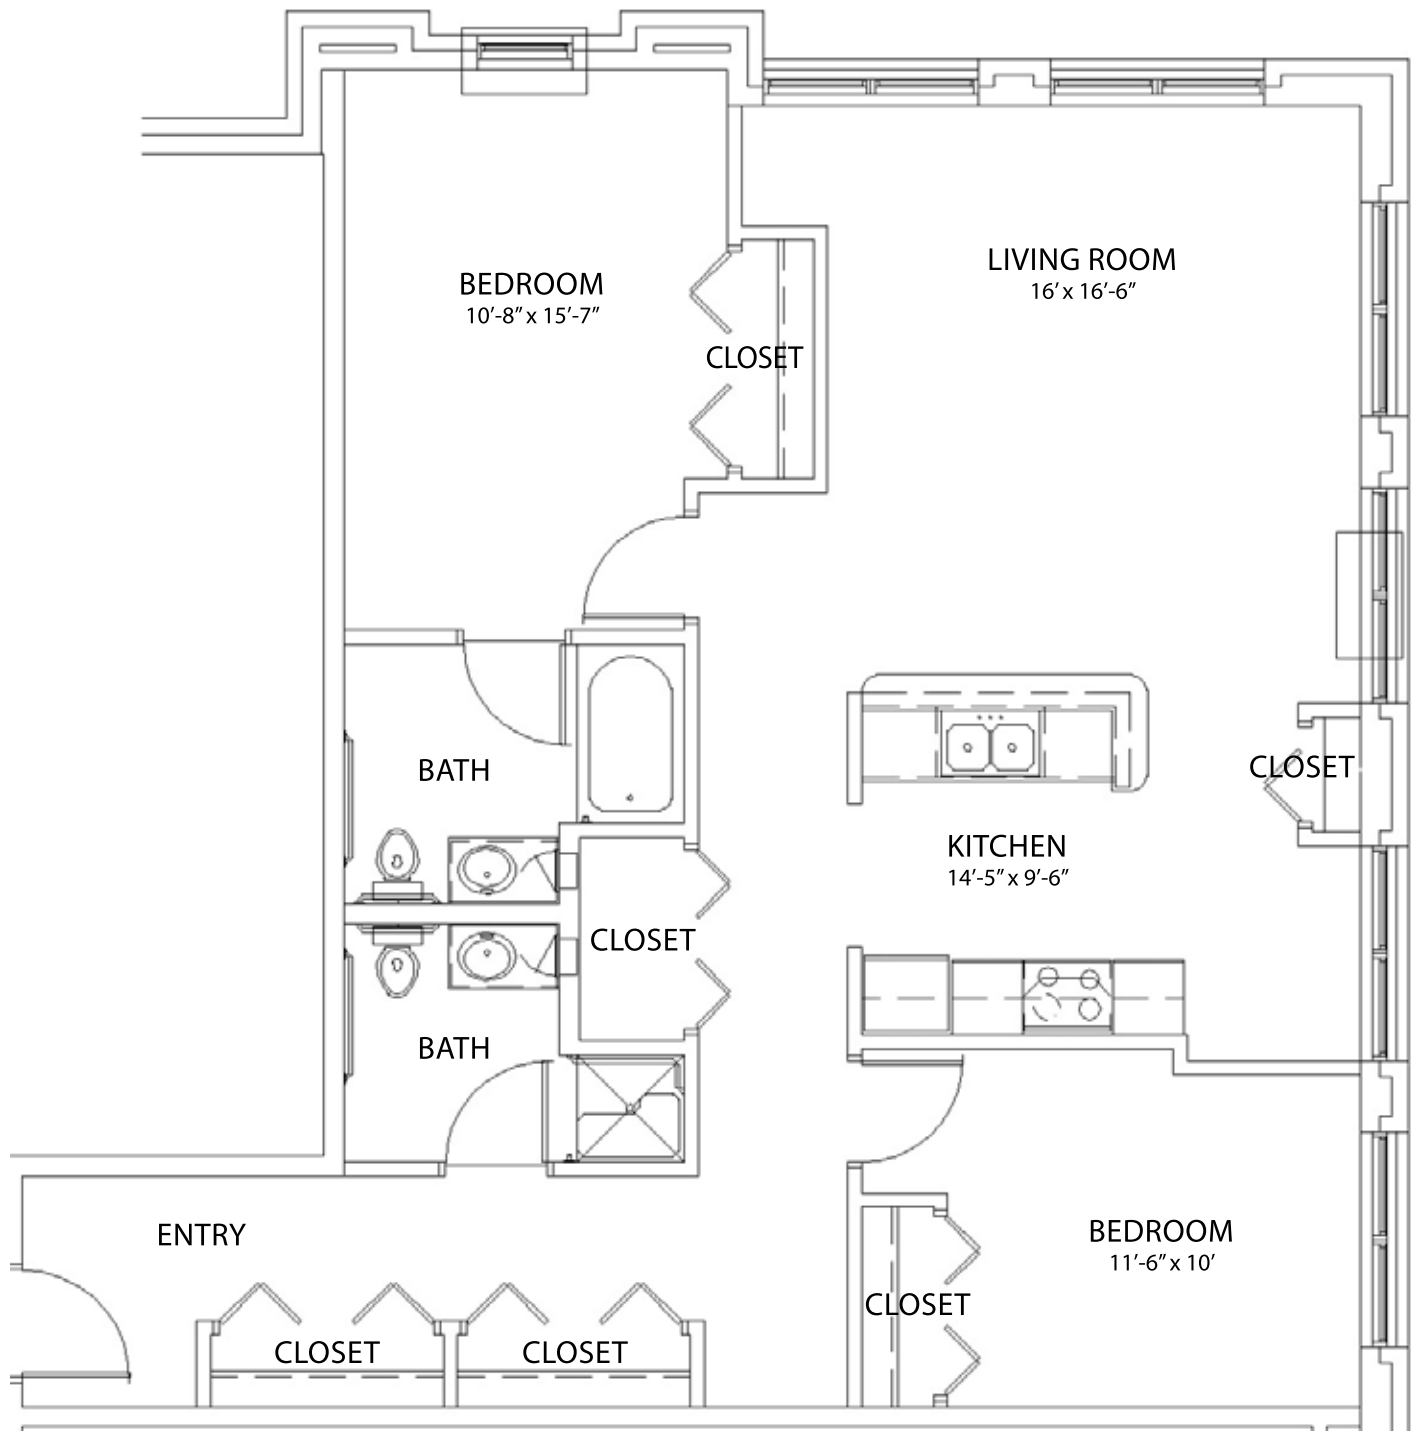

# UNIT G

APPROXIMATELY 1099 SQ. FEET

2 BEDROOMS

2 BATHS

Berkshire - West Allis  
1414 South 65th Street  
West Allis, WI 53214  
414-258-2720 ph  
414-258-2730 fx