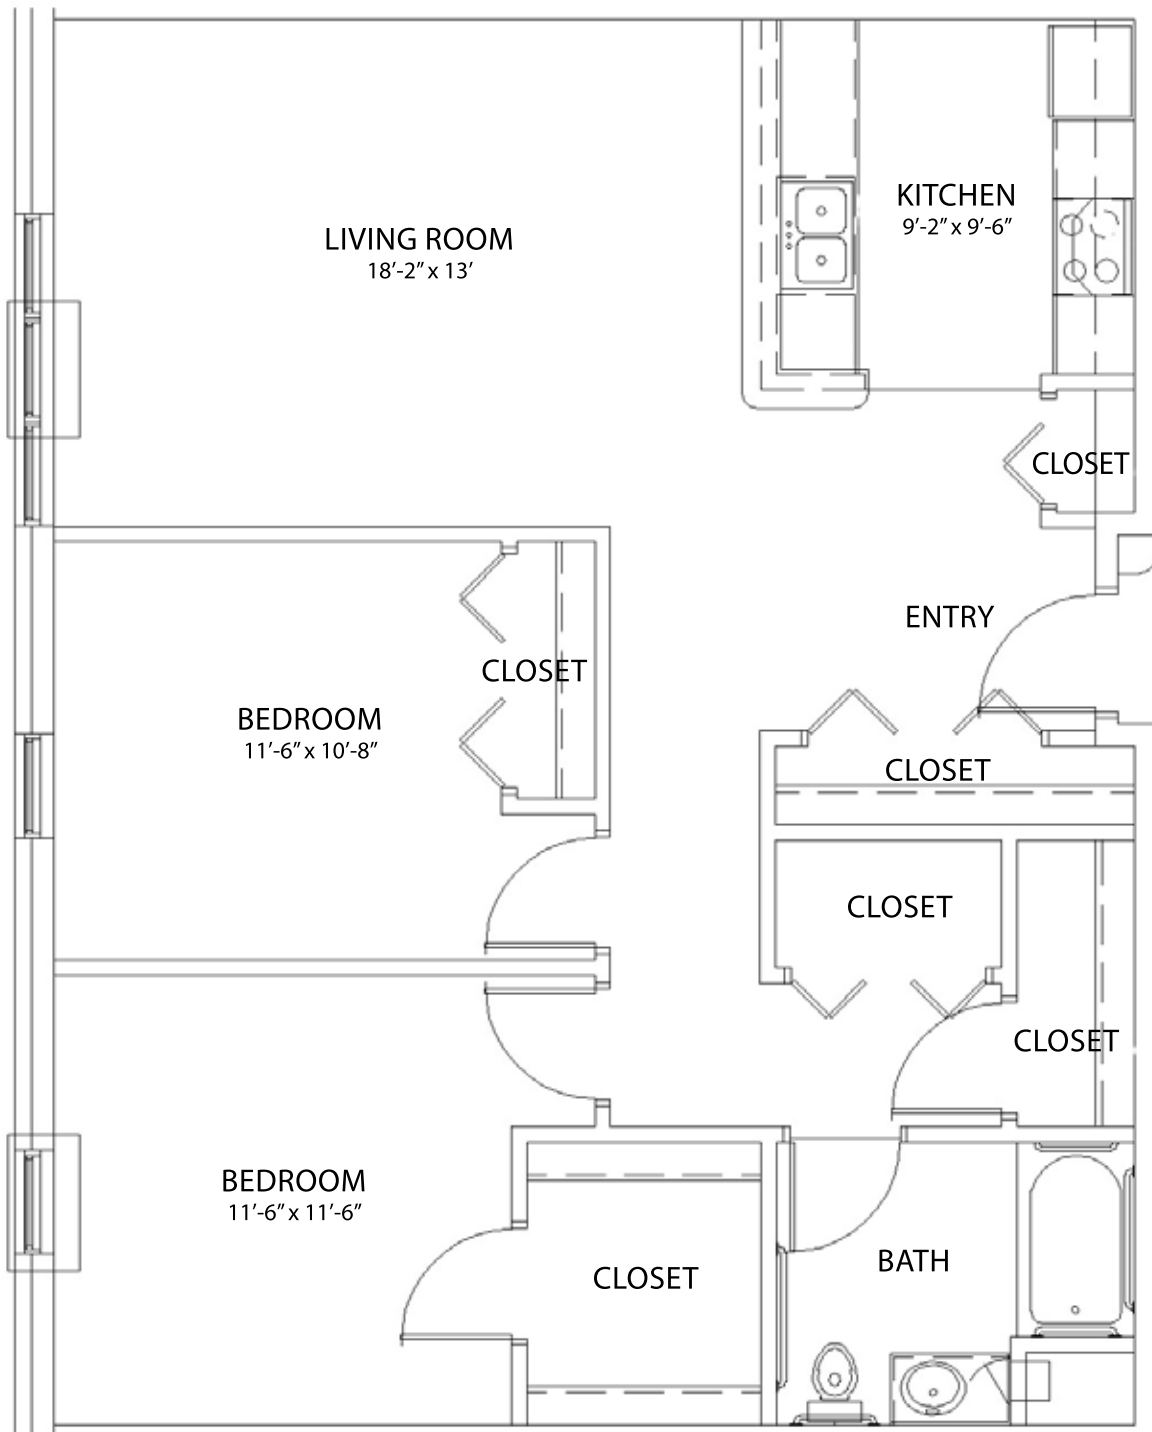

UNIT F

APPROXIMATELY 991 OR 1072 SQ. FEET

2 BEDROOMS

1 BATH

Berkshire - West Allis
1414 South 65th Street
West Allis, WI 53214
414-258-2720 ph
414-258-2730 fx