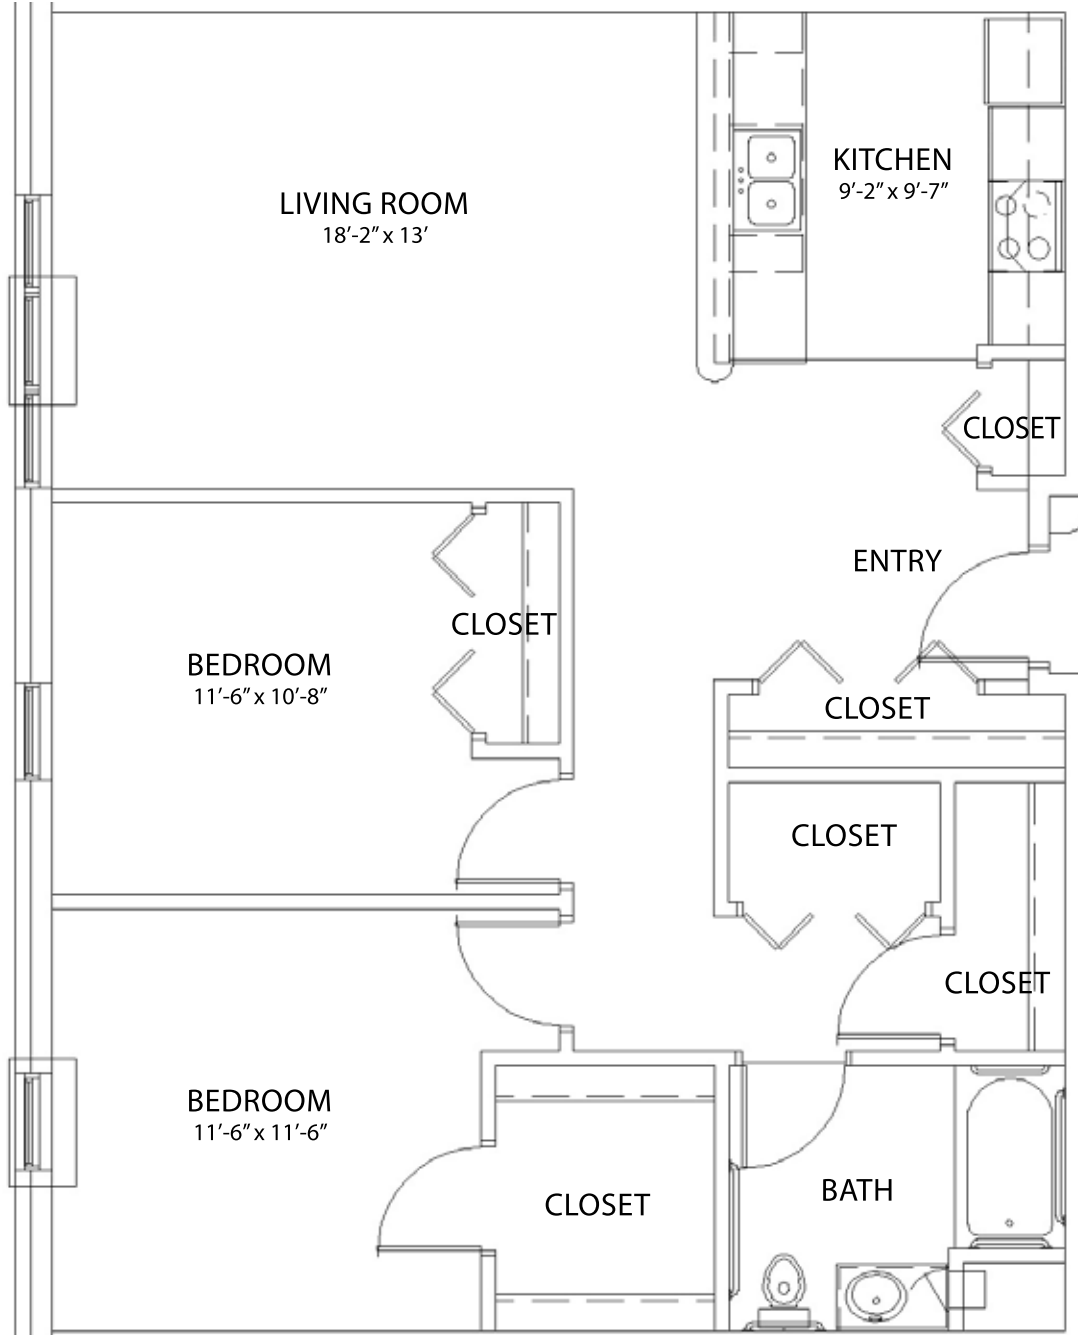

UNIT F - A

APPROXIMATELY 991 SQ. FEET

2 BEDROOMS

1 BATH

Berkshire - West Allis
1414 South 65th Street
West Allis, WI 53214
414-258-2720 ph
414-258-2730 fx