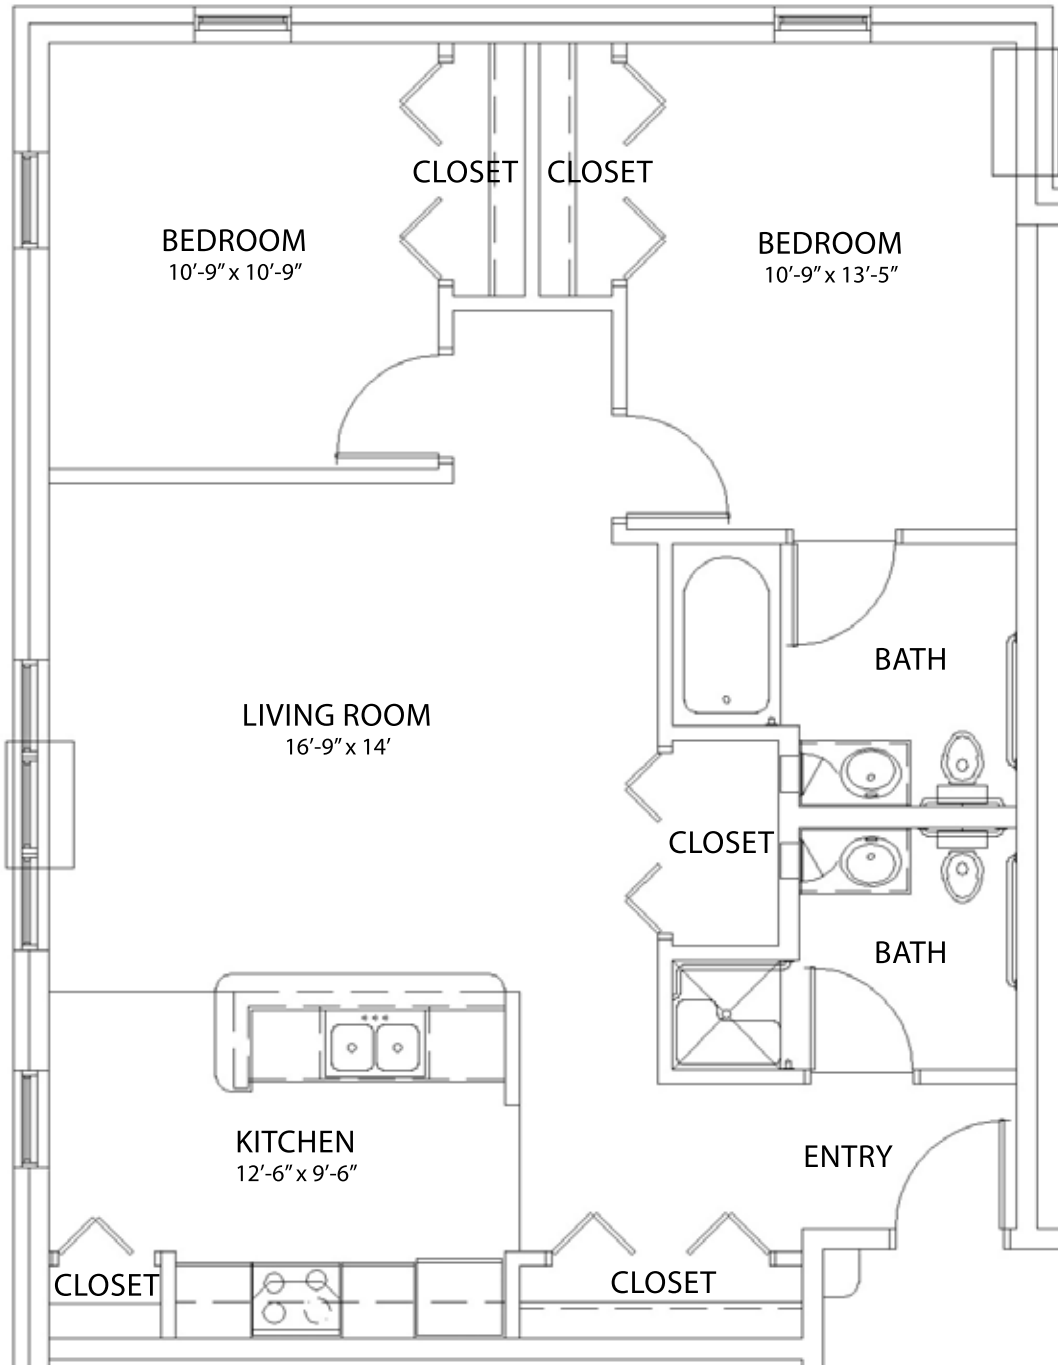

UNIT E

APPROXIMATELY 935 SQ. FEET

2 BEDROOMS

2 BATHS

Berkshire - West Allis
1414 South 65th Street
West Allis, WI 53214
414-258-2720 ph
414-258-2730 fx