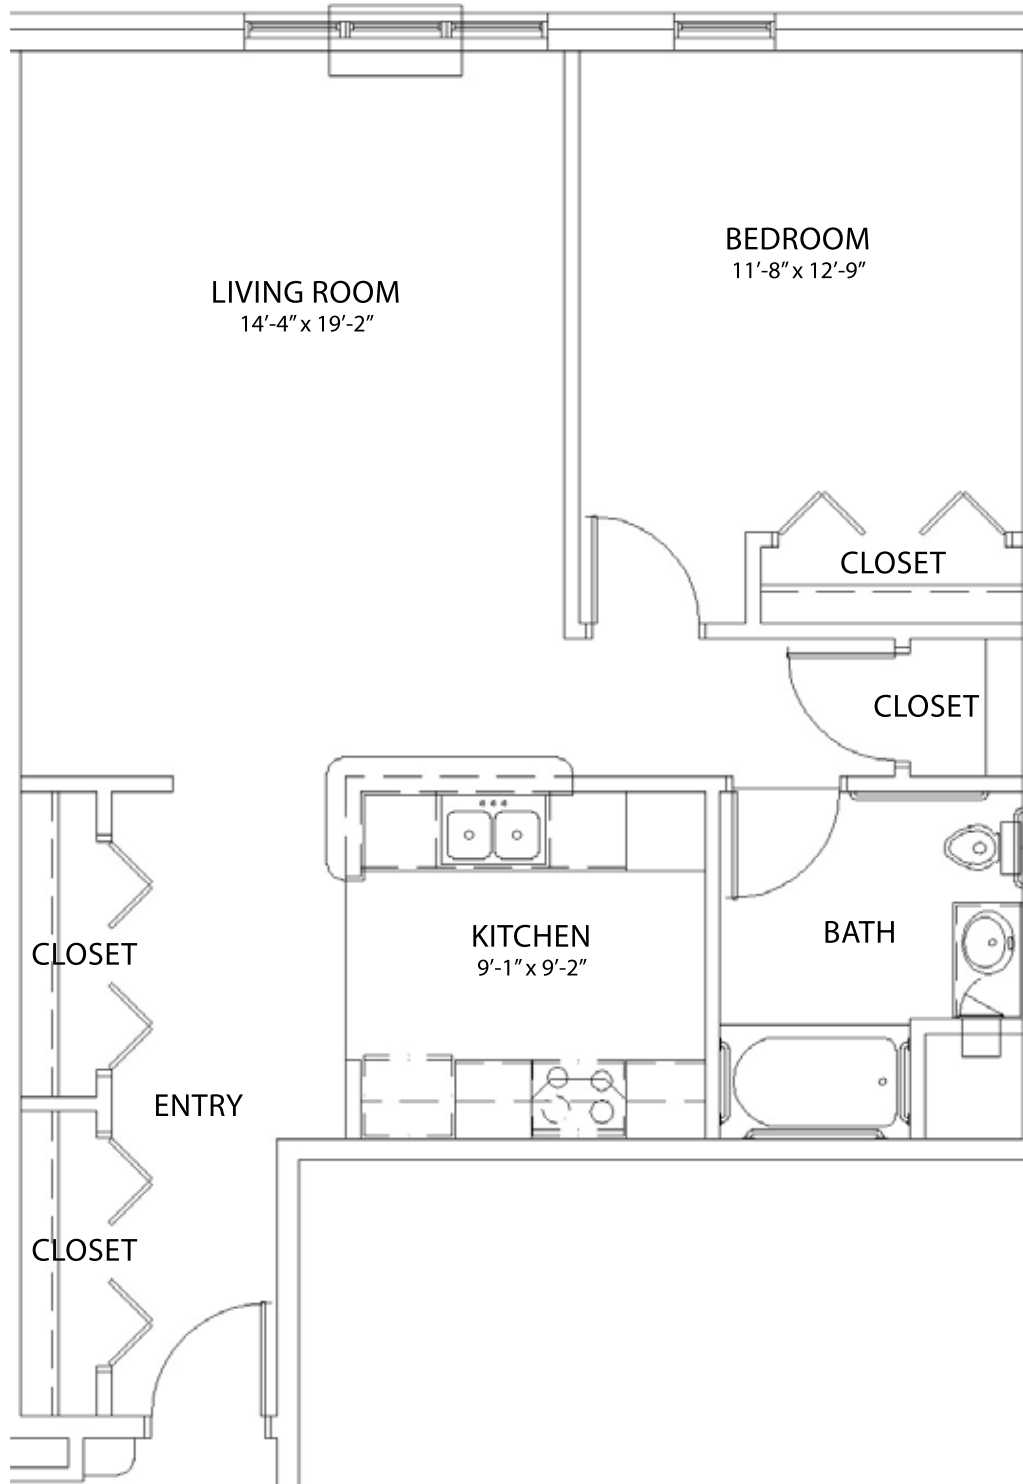

# UNIT D

APPROXIMATELY 808 SQ. FEET

1 BEDROOM

1 BATH

Berkshire - West Allis  
1414 South 65th Street  
West Allis, WI 53214  
414-258-2720 ph  
414-258-2730 fx