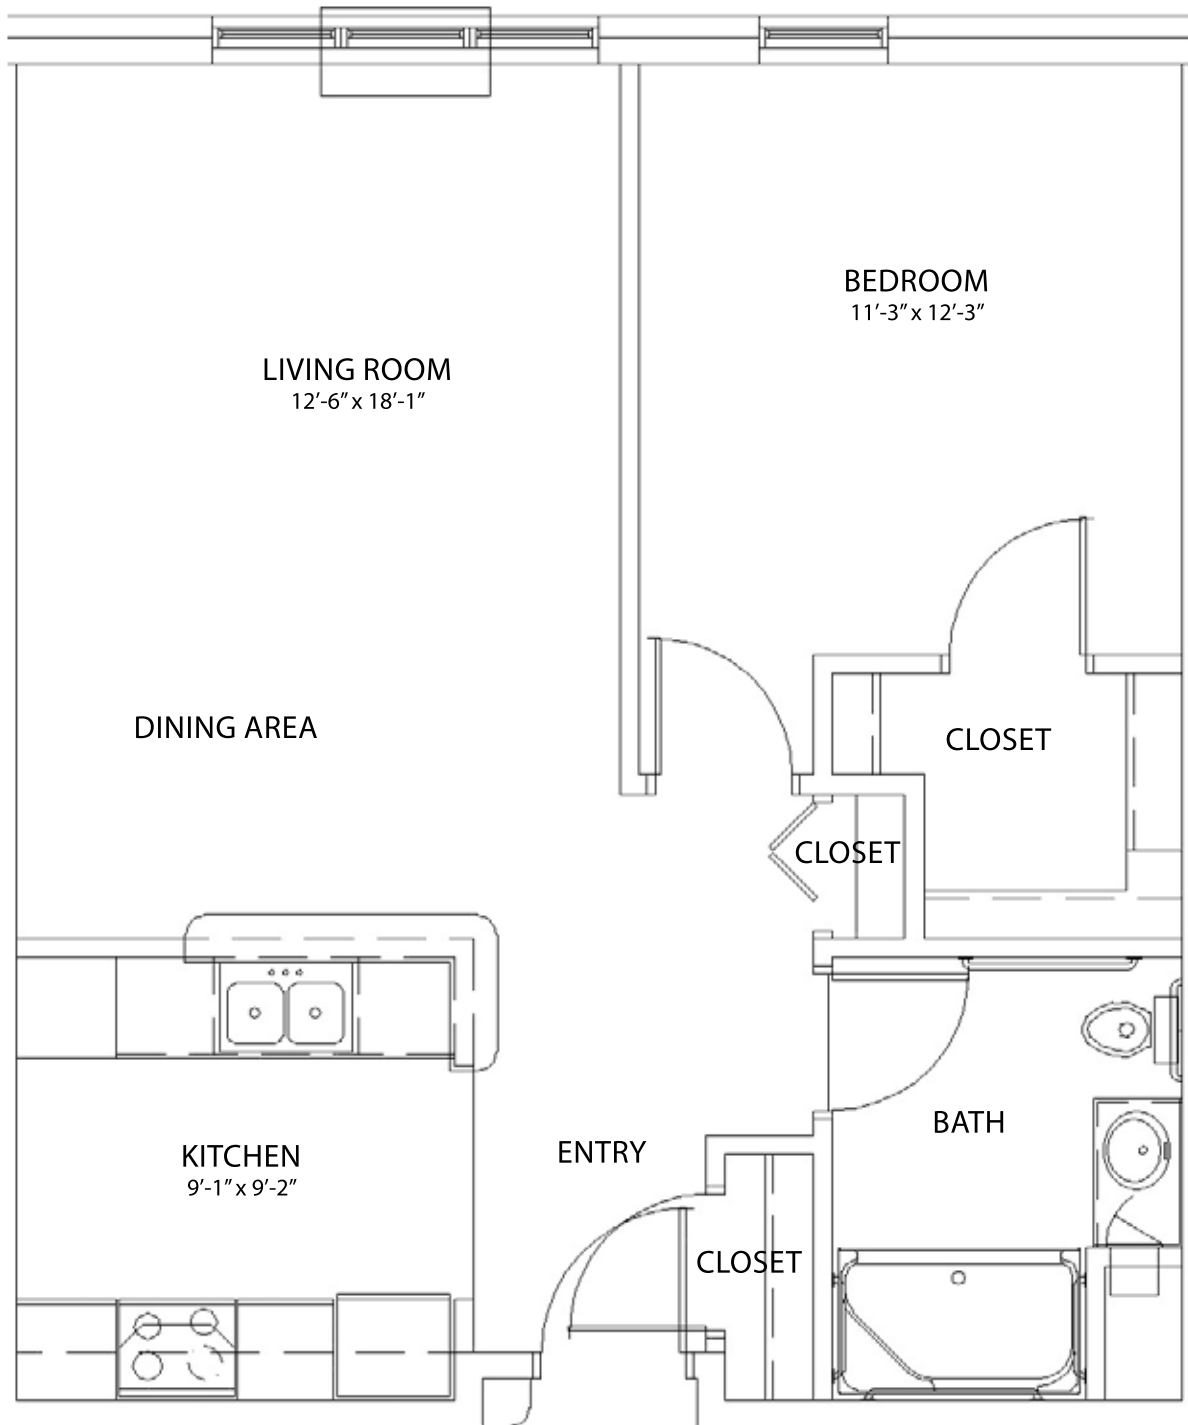

UNIT B

APPROXIMATELY 663 SQ. FEET

1 BEDROOM

1 BATH

Berkshire - West Allis
1414 South 65th Street
West Allis, WI 53214
414-258-2720 ph
414-258-2730 fx